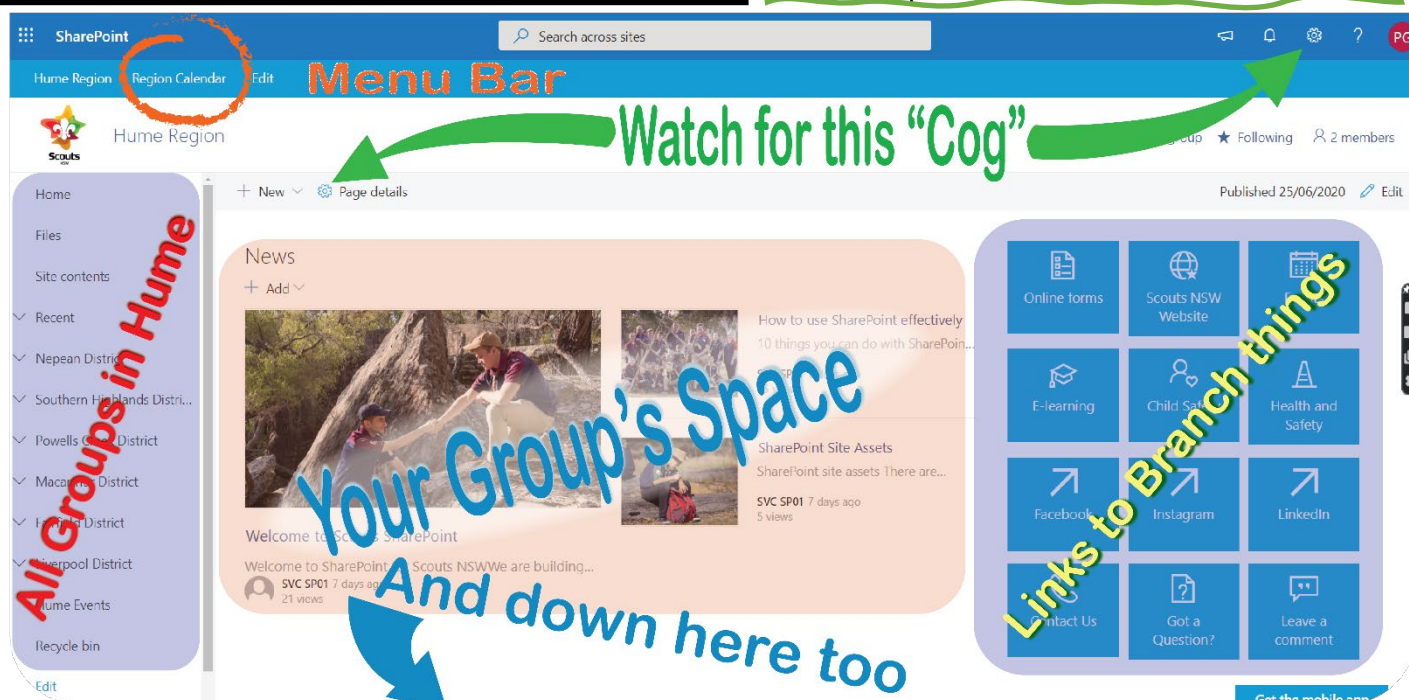

# Leader and Committee Hub Landing Page at a Glance

**“Menu Bar”**: SHORT CUTS TO PARTS OF THE LEADER AND COMMITTEE HUB CAN BE PLACED HERE. FOR THE HUME REGION PAGE, THE NEW REGION CALENDAR HAS BEEN PLACED THERE ALREADY.

**“Watch for this Cog”** If you can see that little icon that looks like a cog, then you have the ability to change or delete parts of the page.

Everyone can add and remove Documents and items in Lists, but the Cog means you can change the Web Site around.

## **“All Groups in Hume”:**

Find your group here and start sharing stuff. Once you find it, add a Shortcut to your Web Page.

**“Your Group’s Space”**: This is where you can add news, document libraries and photos etc. Not for youth members, only for Adult Leaders and the Committee. Remember to scroll down – there is more to see there and more places to share information.