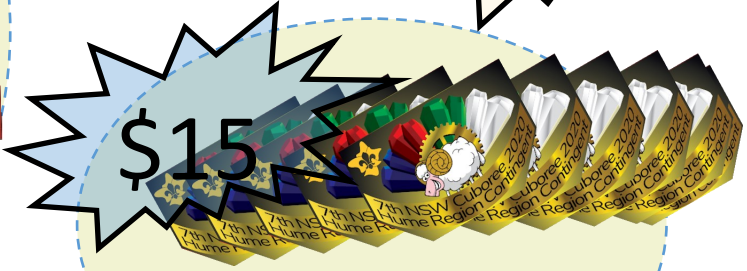

$15

Set of 10 Unit badges of your choice. (remember to specify the Cuboree Unit Number) Great for Swapping at Camp ("Swap")

Order details

Name: _____
Contact Number: _____
Email Address: _____
Home Group/Formation: _____ Region _____

**Orders Close at
Hume Region
Office 18/10/19**

Shirt Size	Child 6	Child 8	Child 10	Child 12	Child 14	XS	S	M	L	XL	XXL	3XL	4XL	5XL
Qty of each														

Item	Price	Qty	Cuboree Unit	Cost	Sub Total
Contingent Shirt	$30				
Contingent Badge Set	$10				
Unit Badge Swap Pack	$15				
Shirt and Cont Badge Set Combo	$40				
Shirt and Swap pack Combo	$40				
Shirt, Swap Pack and Cont Badge Set Combo	$50				
				Grand Total	

Paid at Group: _____ Paid at Region _____